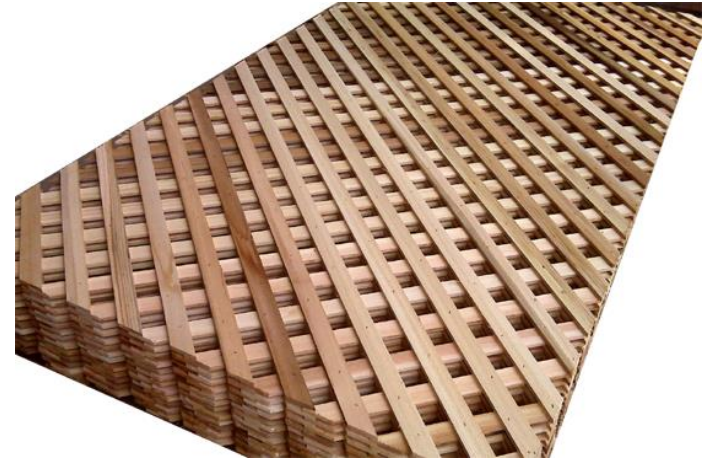

## Western Red Cedar

Diagonal / Square

Unframed / Framed

5/16" Lath or 1"x2" HD

Privacy or Regular

Sizes

1x8

2x8

3x8

4x8