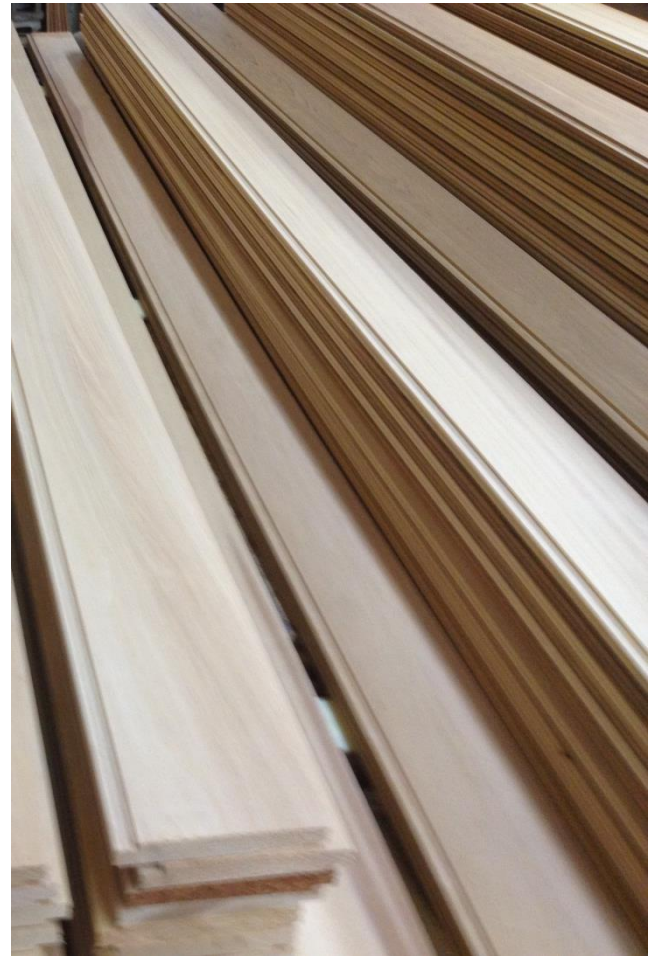

Western Red Cedar Clear Bevel Siding